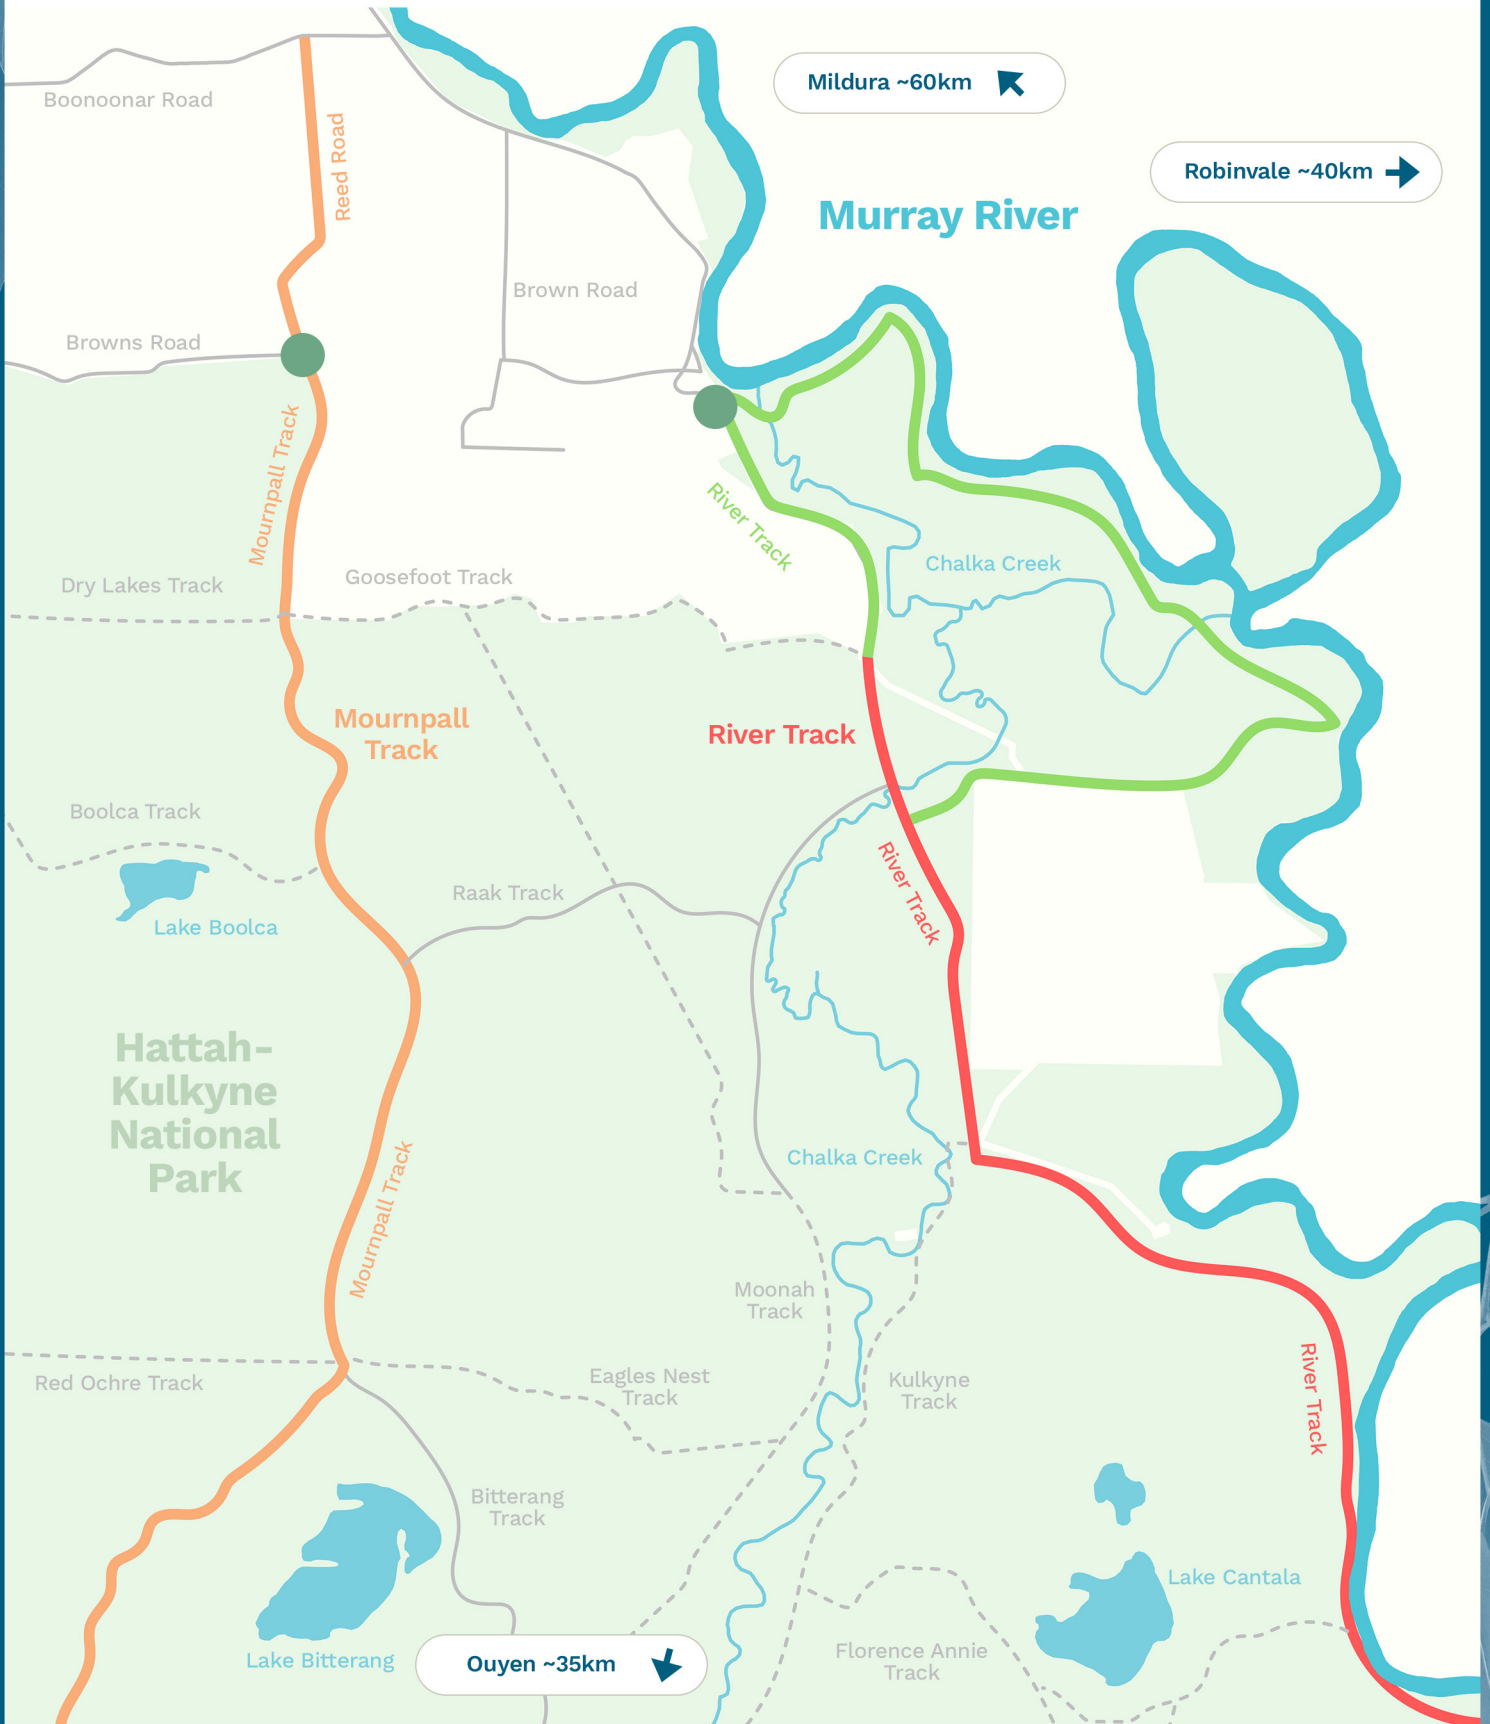

Hattah Lakes North

INDICATIVE ACCESS CHANGES

- Park Entrance
- Reduced Speed Limits May Apply
- Temporary Road Closure
- Alternative Access to Murray River
- Management Vehicles Only
- Road/ Track