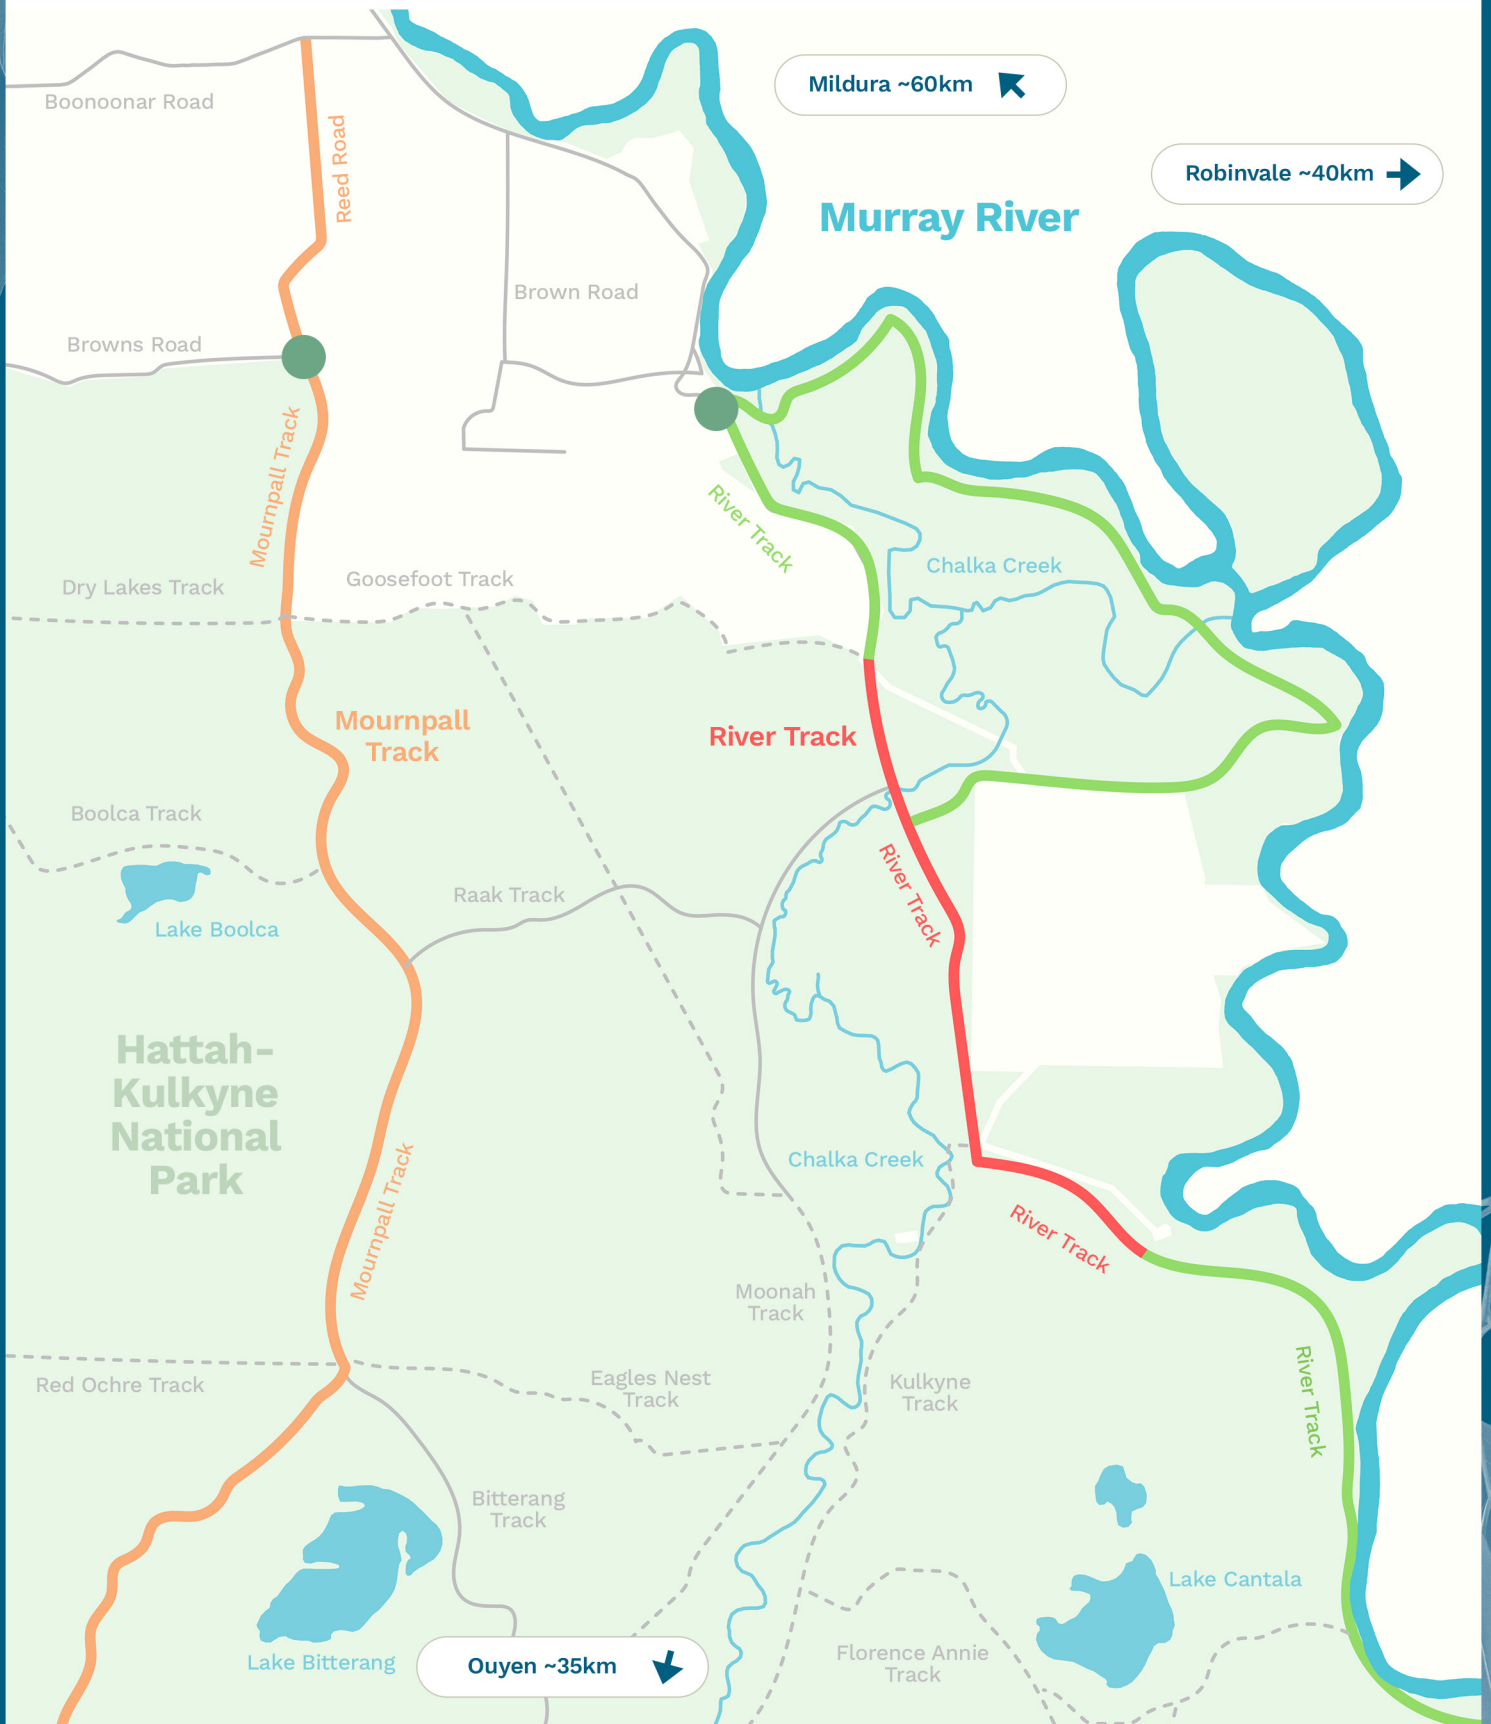

Hattah Lakes North

ACCESS CHANGES

- Park Entrance
- Reduced Speed Limits May Apply
- Temporary Track Closure
- Alternative Access to Murray River (weather permitting)
- Management Vehicles Only
- Vehicle Track