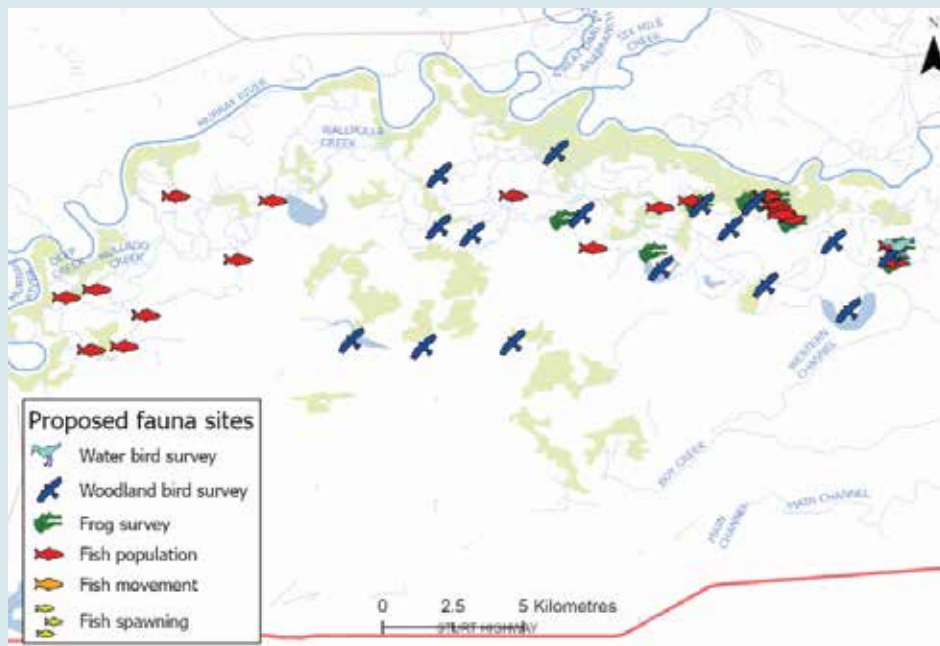

Ecological Monitoring Program* – 2021-22

VICTORIAN MURRAY FLOODPLAIN RESTORATION PROJECT
HEALTHY LANDSCAPES, STRONG COMMUNITIES

Wallpolla Island

*Planned monitoring program subject to change