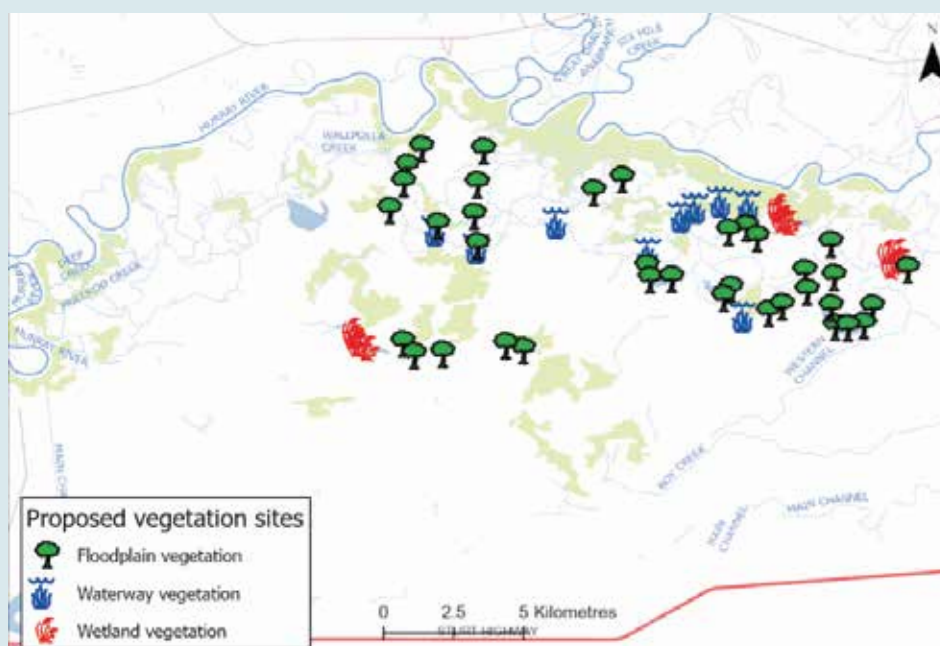

Ecological Monitoring Program* – 2021-22

VICTORIAN MURRAY FLOODPLAIN RESTORATION PROJECT
HEALTHY LANDSCAPES, STRONG COMMUNITIES

Wallpolla Island

*Planned monitoring program subject to change